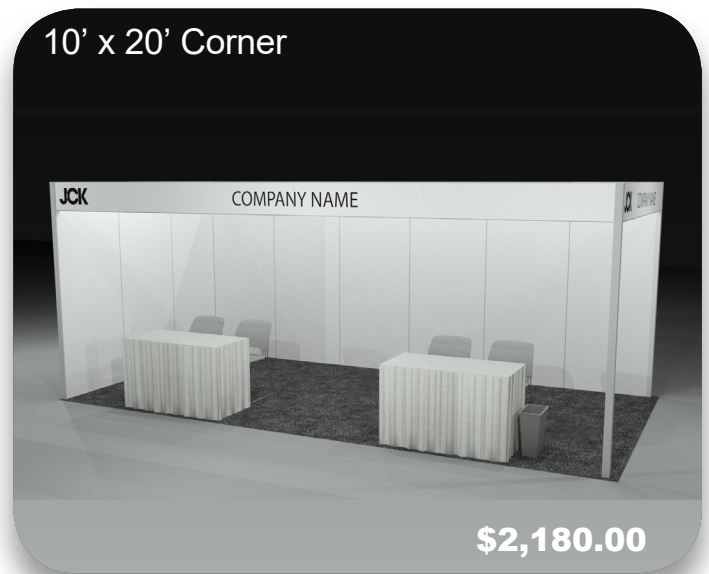

- Wall structure: white side and back walls with metal frame (8' high)
- Graphic header listing company name (based on listing in exhibitor dashboard)
- Carpet (provided by JCK Show Management)
- (1) 4' Draped Table, (2) Limerick Chairs
- (1) Wastebasket
- First night carpet cleaning (this takes place the night before the first show day)
- (1) 1000 watt electrical drop
- Drayage and labor for installation and removal of structure only
 - Additional items that are shipped in will be billed standard material handling rates

For more information, please contact:

Alexandra Wurster

awurster@reedexpo.com (203)840-5332

HARD WALL INTERNATIONAL BOOTH PACKAGE

2021

JCK | LAS VEGAS

10' x 20' Inline & Corner Hard Wall International Booth Package Includes:

- Wall structure: white side and back walls with metal frame (8' high)
- Graphic header listing company name (based on listing in exhibitor dashboard)
- Carpet (provided by JCK Show Management)
- (2) 4' Draped Tables, (4) Limerick Chairs
- (1) Wastebasket
- First night carpet cleaning (this takes place the night before the first show day)
- (2) 1000 watt electrical drops
- Drayage and labor for installation and removal of structure only
 - Additional items that are shipped in will be billed standard material handling rates