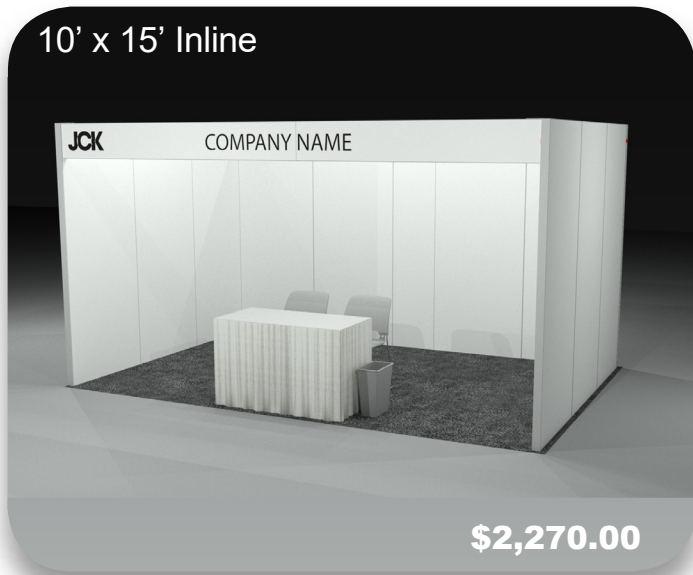

- Wall structure: white side and back walls with metal frame (8' high)
- Graphic header listing company name (based on listing in exhibitor dashboard)
- Carpet (provided by JCK Show Management)
- (1) 4' Draped Table, (2) Limerick Chairs
- (1) Wastebasket
- First night carpet cleaning (this takes place the night before the first show day)
- (1) 1000 watt electrical drop
- Drayage and labor for installation and removal of structure only
 - Additional items that are shipped in will be billed standard material handling rates

For more information, please contact:

Alexandra Wurster

awurster@reedexpo.com (203)840-5332

HARD WALL INTERNATIONAL BOOTH PACKAGE

2021

JCK | LAS VEGAS

10' x 15' Inline & Corner Hard Wall International Booth Package Includes: