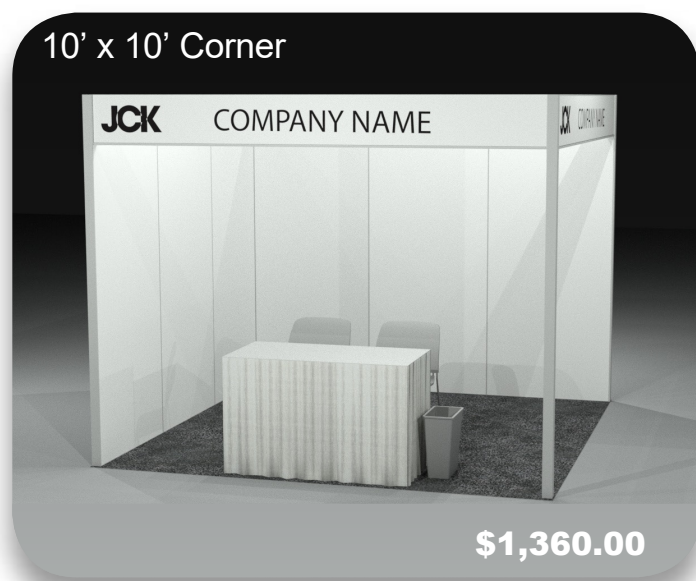

Included in 10' x 10' inline & corner, 10' x 15' inline & corner, 10' x 20' inline & corner:

- Wall structure (8' high)
- Graphic header listing company name (based on listing in exhibitor dashboard)
- Carpet (provided by JCK Show Management)
- Furniture provided:
 - 10' x 10' and 10' x 15' booths: (1) 4' draped table, (2) Limerick chairs
 - 10' x 20' booths: (2) 4' draped tables, (4) Limerick chairs
- Electrical drop provided (1000 watts for every 100 sq ft):
 - (1) 1000 watt electrical drop for 10' x 10' and 10' x 15' booths
 - (2) 1000 watt electrical drops for 10' x 20' booths
 - Please note: additional electric drops, materials and labor must be ordered separately if needed (see SES order form)
- First night carpet cleaning (this cleaning will be during the evening of Wednesday June 2, 2021)
- Drayage and labor for installation and removal of structure only
 - Additional items that are shipped in will be billed standard material handling rates

For more information, please contact:

Alexandra Wurster

awurster@reedexpo.com (203)840-5332

HARD WALL INTERNATIONAL BOOTH PACKAGE

2021

JCK | LAS
VEGAS

10' x 10' Inline & Corner Hard Wall International Booth Package Includes:

- Wall structure: white side and back walls with metal frame (8' high)
- Graphic header listing company name (based on listing in exhibitor dashboard)
- Carpet (provided by JCK Show Management)
- (1) 4' Draped Table, (2) Limerick Chairs
- (1) Wastebasket
- First night carpet cleaning (this takes place the night before the first show day)
- (1) 1000 watt electrical drop
- Drayage and labor for installation and removal of structure only
 - Additional items that are shipped in will be billed standard material handling rates

For more information, please contact:

Alexandra Wurster

awurster@reedexpo.com (203)840-5332

HARD WALL INTERNATIONAL BOOTH PACKAGE

2021

JCK | LAS VEGAS

10' x 15' Inline & Corner Hard Wall International Booth Package Includes: