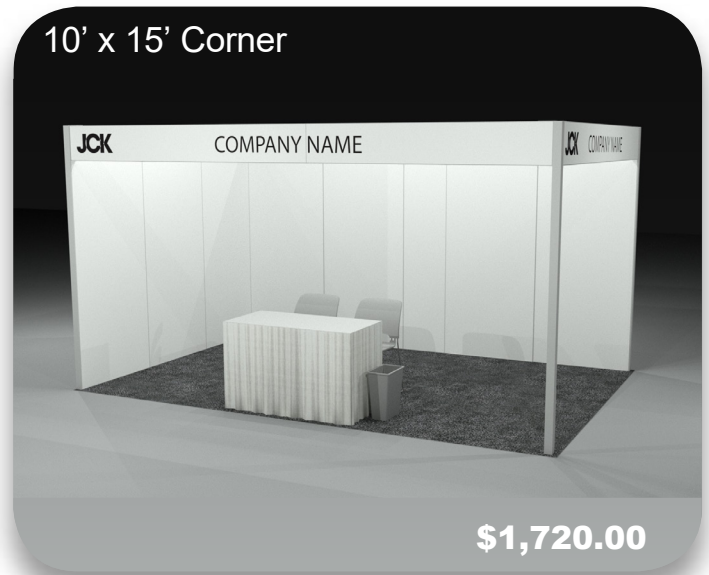

- Wall structure: white side and back walls with metal frame (8' high)
- Graphic header listing company name (based on listing in exhibitor dashboard)
- Carpet (provided by JCK Show Management)
- (1) 4' Draped Table, (2) Limerick Chairs
- (1) Wastebasket
- First night carpet cleaning (this takes place the night before the first show day)
- (1) 1000 watt electrical drop
- Drayage and labor for installation and removal of structure only
 - Additional items that are shipped in will be billed standard material handling rates

For more information, please contact:

Alexandra Wurster

awurster@reedexpo.com (203)840-5332

HARD WALL INTERNATIONAL BOOTH PACKAGE

2021

JCK | LAS VEGAS

10' x 15' Inline & Corner Hard Wall International Booth Package Includes:

For more information, please contact:

Alexandra Wurster

awurster@reedexpo.com (203)840-5332

HARD WALL INTERNATIONAL BOOTH PACKAGE

2021

JCK | LAS VEGAS

10' x 20' Inline & Corner Hard Wall International Booth Package Includes: