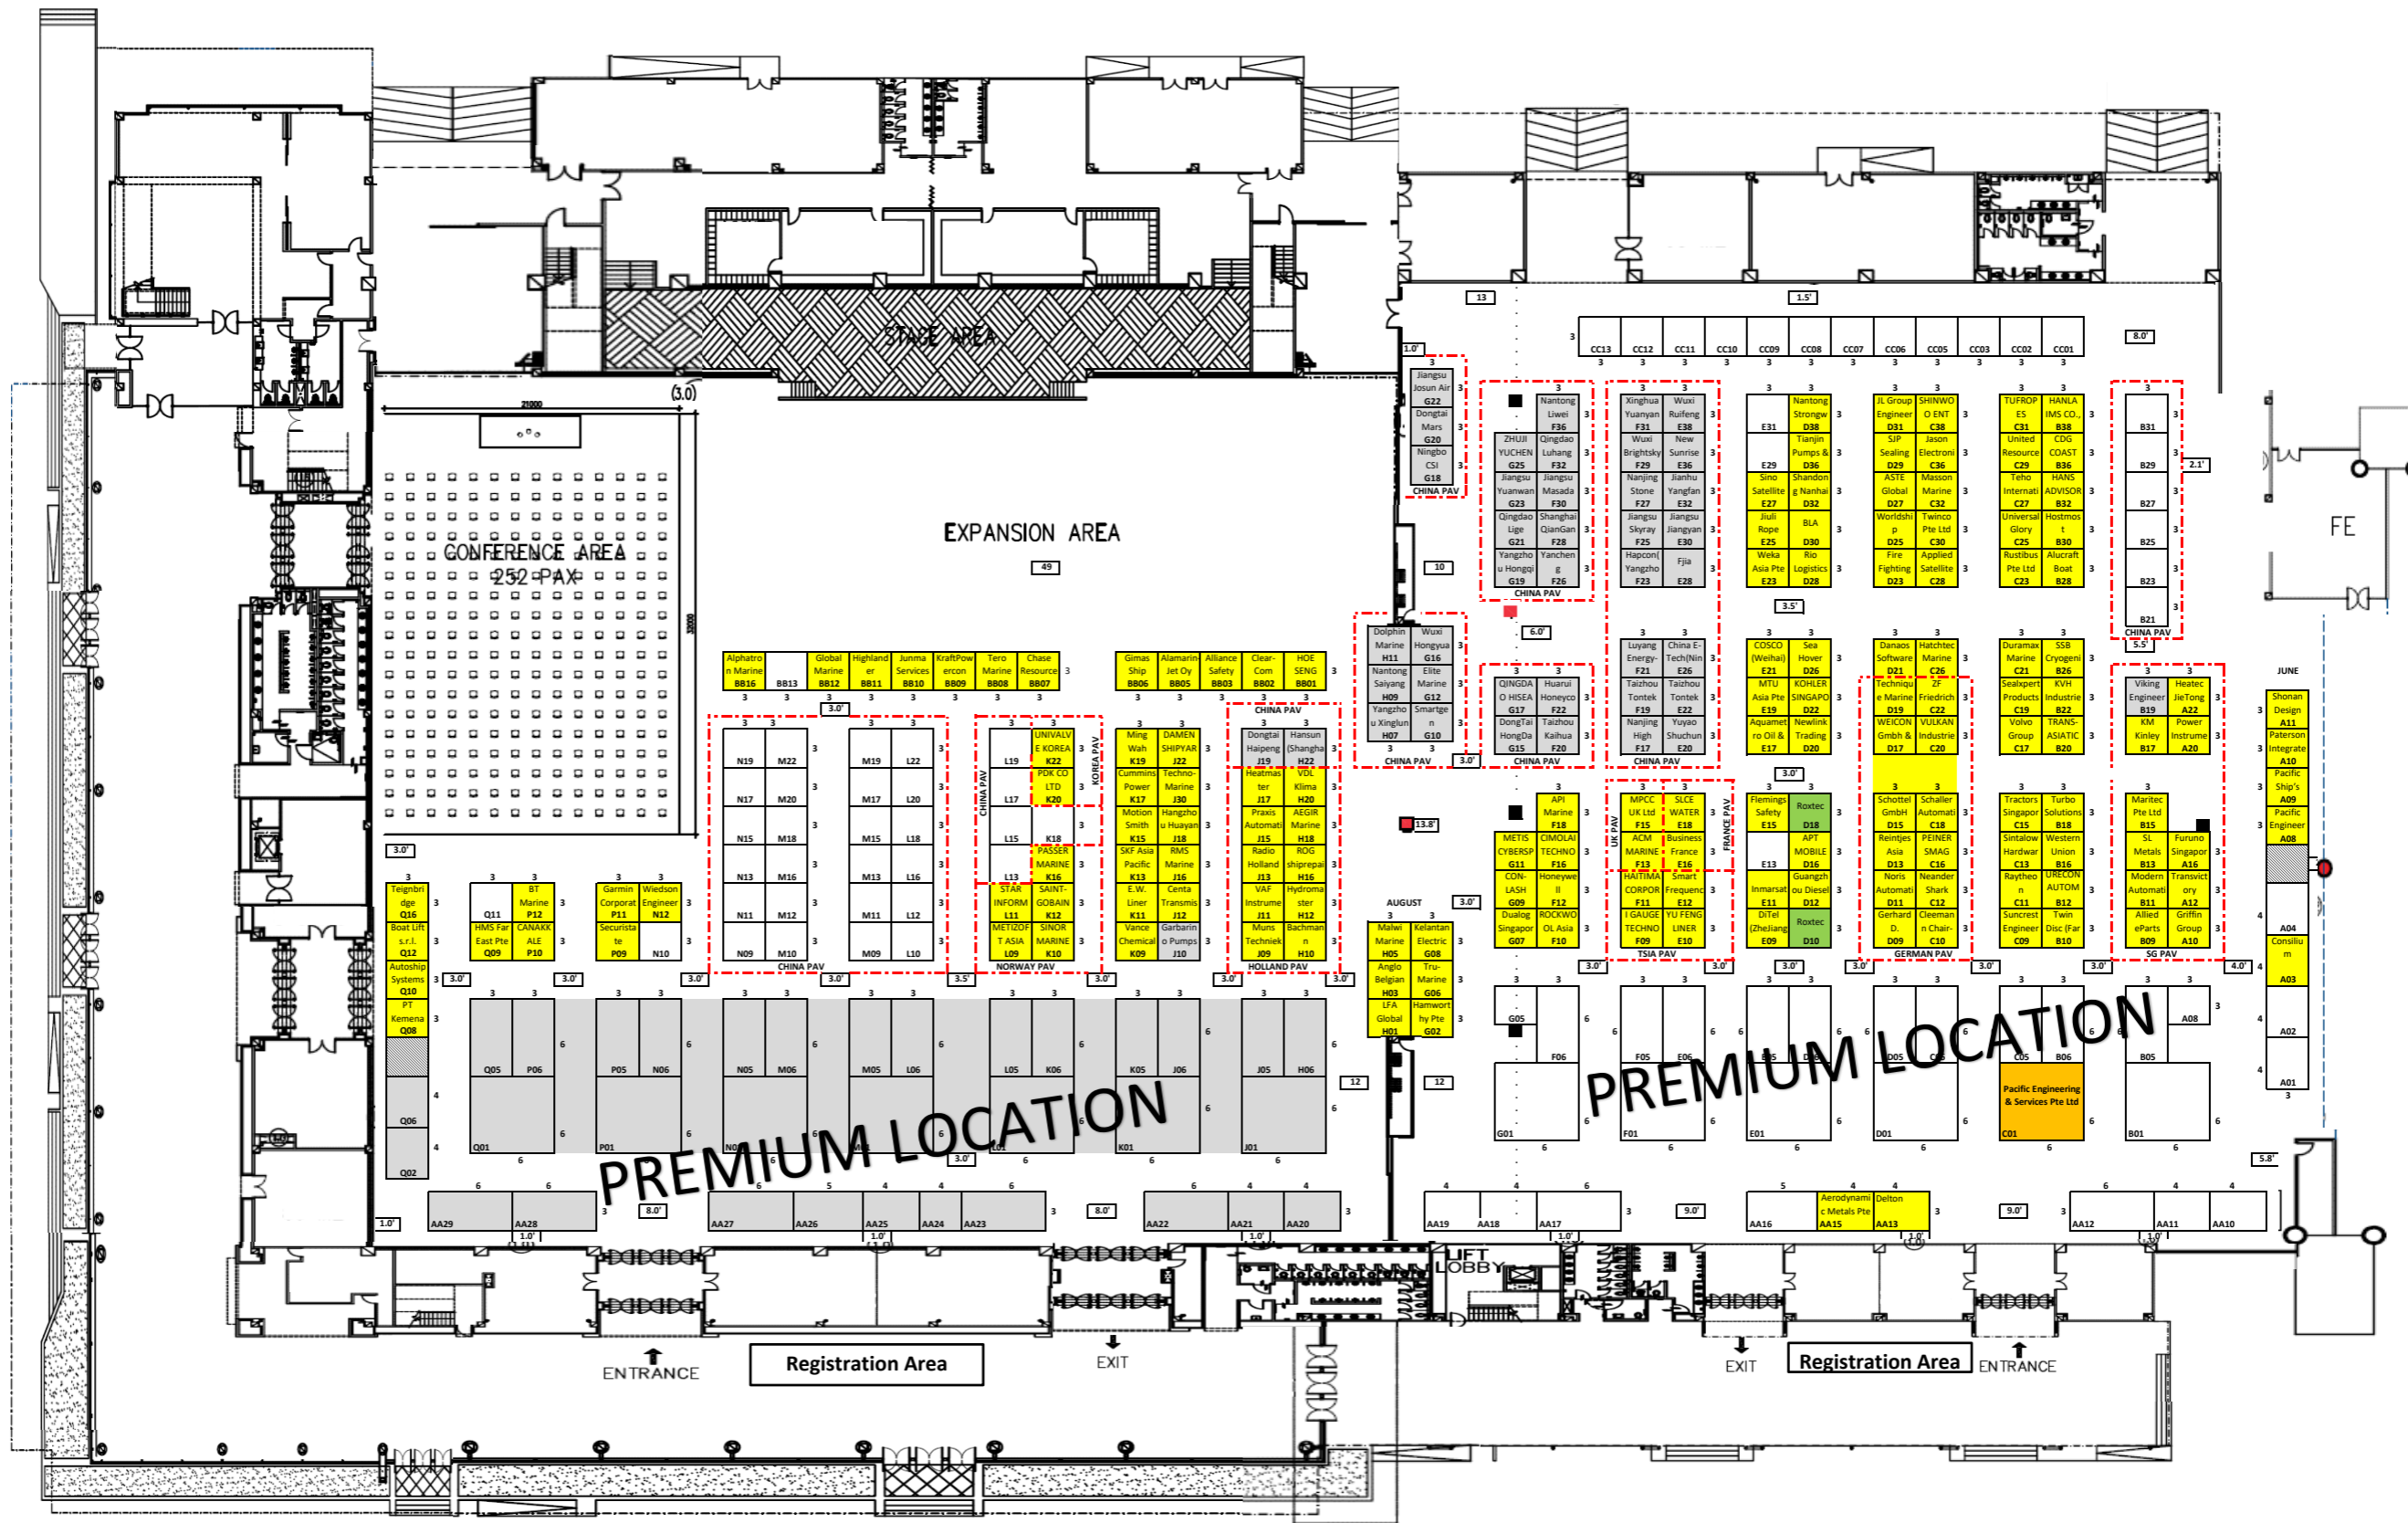

Yellow	SOLD / PAVILION
Orange	HOLD
Green	RESERVE
Black	PILLAR

FLOOR PLAN HALL - D2

FLOOR PLAN HALL - D1